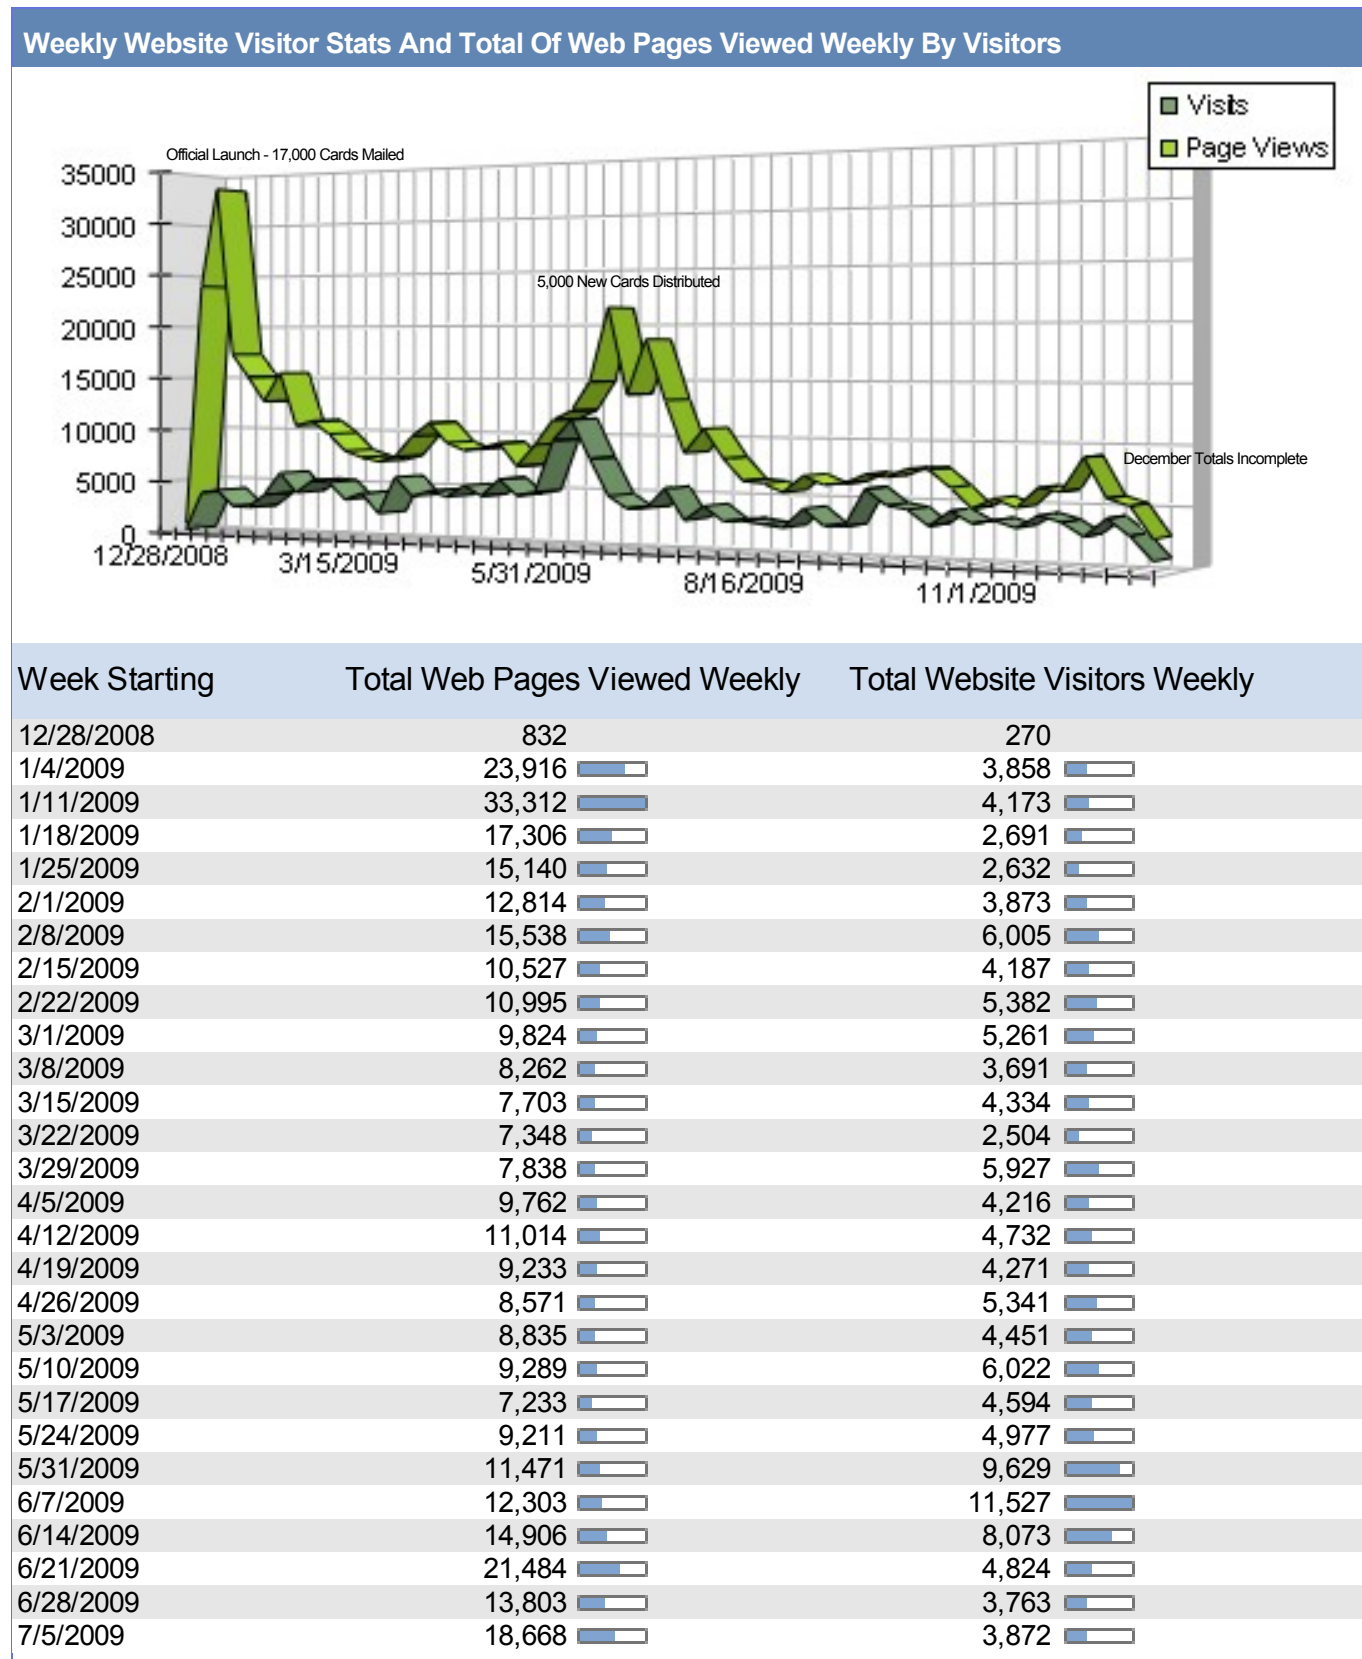

2009 Monthly Traffic Stats: parkcitylocalcard.com

Date Range: 1/1/2009 to 12/22/2009

2009 Weekly Traffic Stats: parkcitylocalcard.com

Date Range: 1/1/2009 to 12/22/2009

7/12/2009	13,347		5,646	
7/19/2009	8,768		2,916	
7/26/2009	10,905		4,217	
8/2/2009	8,381		2,959	
8/9/2009	6,486		3,061	
8/16/2009	6,334		2,822	
8/23/2009	5,613		2,608	
8/30/2009	7,063		4,288	
9/6/2009	6,355		2,890	
9/13/2009	6,514		2,905	
9/20/2009	7,317		6,105	
9/27/2009	7,137		4,792	
10/4/2009	7,873		4,501	
10/11/2009	7,850		3,199	
10/18/2009	6,424		4,493	
10/25/2009	4,757		3,533	
11/1/2009	5,623		3,842	
11/8/2009	4,936		3,294	
11/15/2009	6,621		4,384	
11/22/2009	6,338		3,899	
11/29/2009	9,147		2,802	
12/6/2009	5,912		4,312	
12/13/2009	5,358		2,976	
12/20/2009	2,802		1,057	
Actual Weekly Total(s)	514,999		222,581	
2009 Weekly Average(s)	9,903		4,280	

2009 Traffic Stats By DAY: parkcitylocalcard.com

Date Range: 1/1/2009 to 12/22/2009

Compare 2 Companies: Need We Say More?

Company #1: This Company Never Updates Offers And Never Uses Their e-Blasts!

Company #2: This Company Update Their Offers And Sends New e-Blasts Regularly!