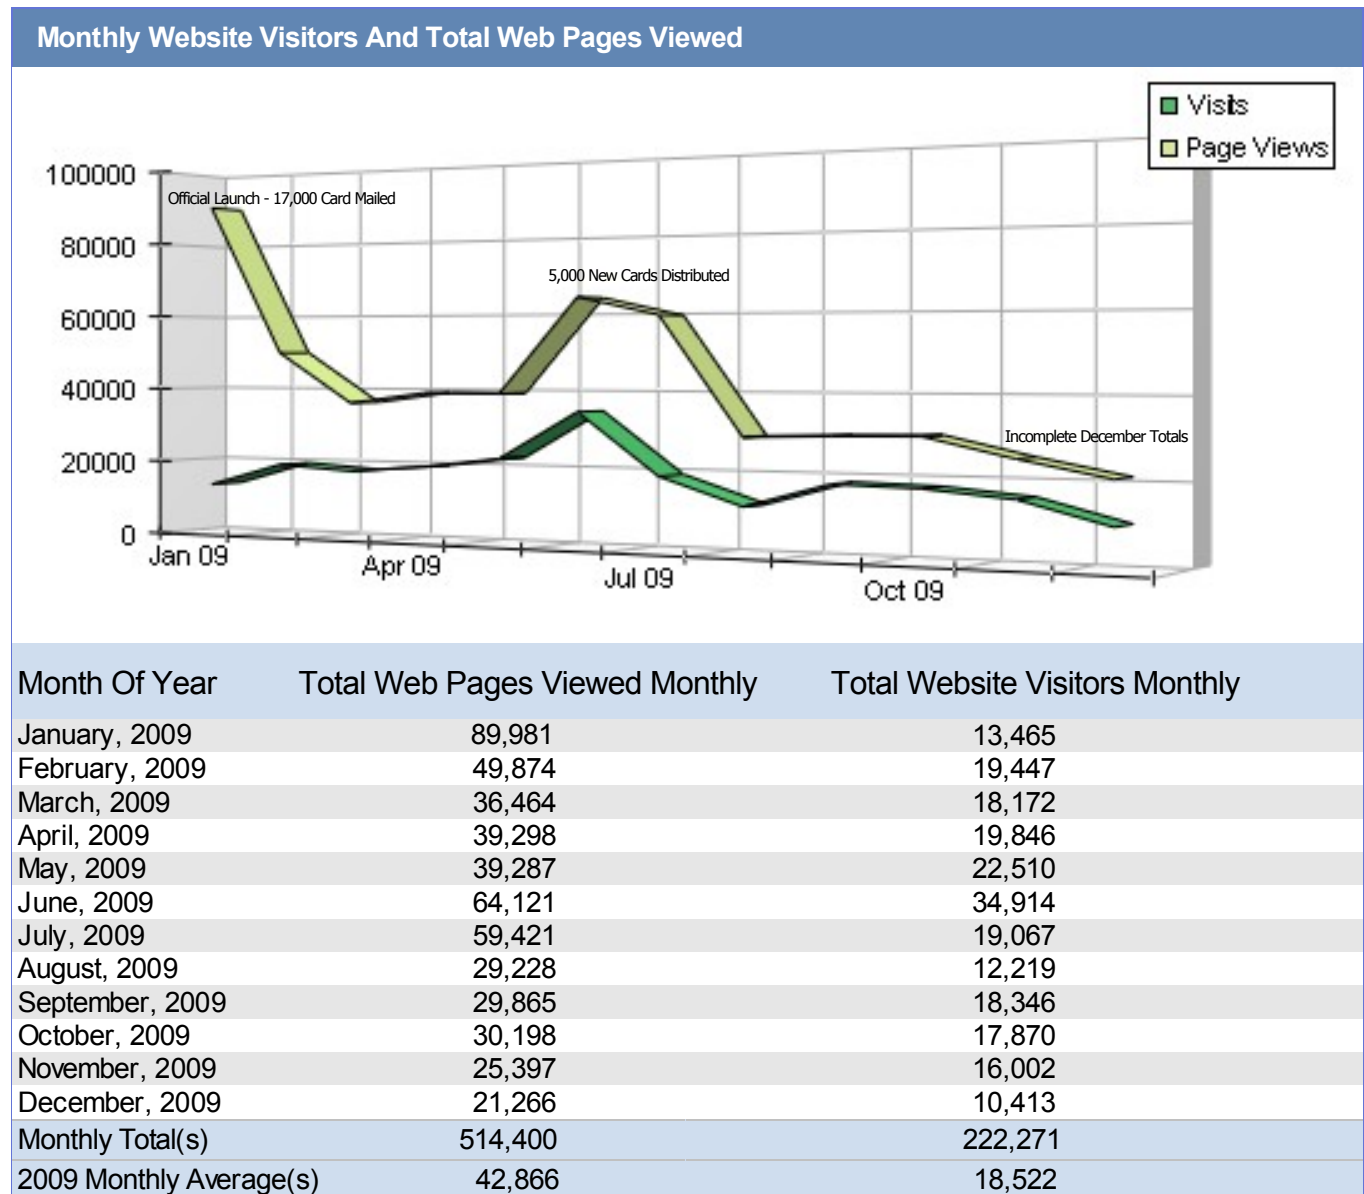

2009 Monthly Traffic Stats: parkcitylocalcard.com

Date Range: 1/1/2009 to 12/22/2009

2009 Weekly Traffic Stats: parkcitylocalcard.com

Date Range: 1/1/2009 to 12/22/2009

7/12/2009	13,347		5,646	
7/19/2009	8,768		2,916	
7/26/2009	10,905		4,217	
8/2/2009	8,381		2,959	
8/9/2009	6,486		3,061	
8/16/2009	6,334		2,822	
8/23/2009	5,613		2,608	
8/30/2009	7,063		4,288	
9/6/2009	6,355		2,890	
9/13/2009	6,514		2,905	
9/20/2009	7,317		6,105	
9/27/2009	7,137		4,792	
10/4/2009	7,873		4,501	
10/11/2009	7,850		3,199	
10/18/2009	6,424		4,493	
10/25/2009	4,757		3,533	
11/1/2009	5,623		3,842	
11/8/2009	4,936		3,294	
11/15/2009	6,621		4,384	
11/22/2009	6,338		3,899	
11/29/2009	9,147		2,802	
12/6/2009	5,912		4,312	
12/13/2009	5,358		2,976	
12/20/2009	2,802		1,057	
Actual Weekly Total(s)	514,999		222,581	
2009 Weekly Average(s)	9,903		4,280	

2009 Traffic Stats By DAY: parkcitylocalcard.com

Date Range: 1/1/2009 to 12/22/2009

Compare 2 Companies: Need We Say More?

Company #1: This Company Never Updates Offers And Never Uses Their e-Blasts!

Company #2: This Company Update Their Offers And Sends New e-Blasts Regularly!