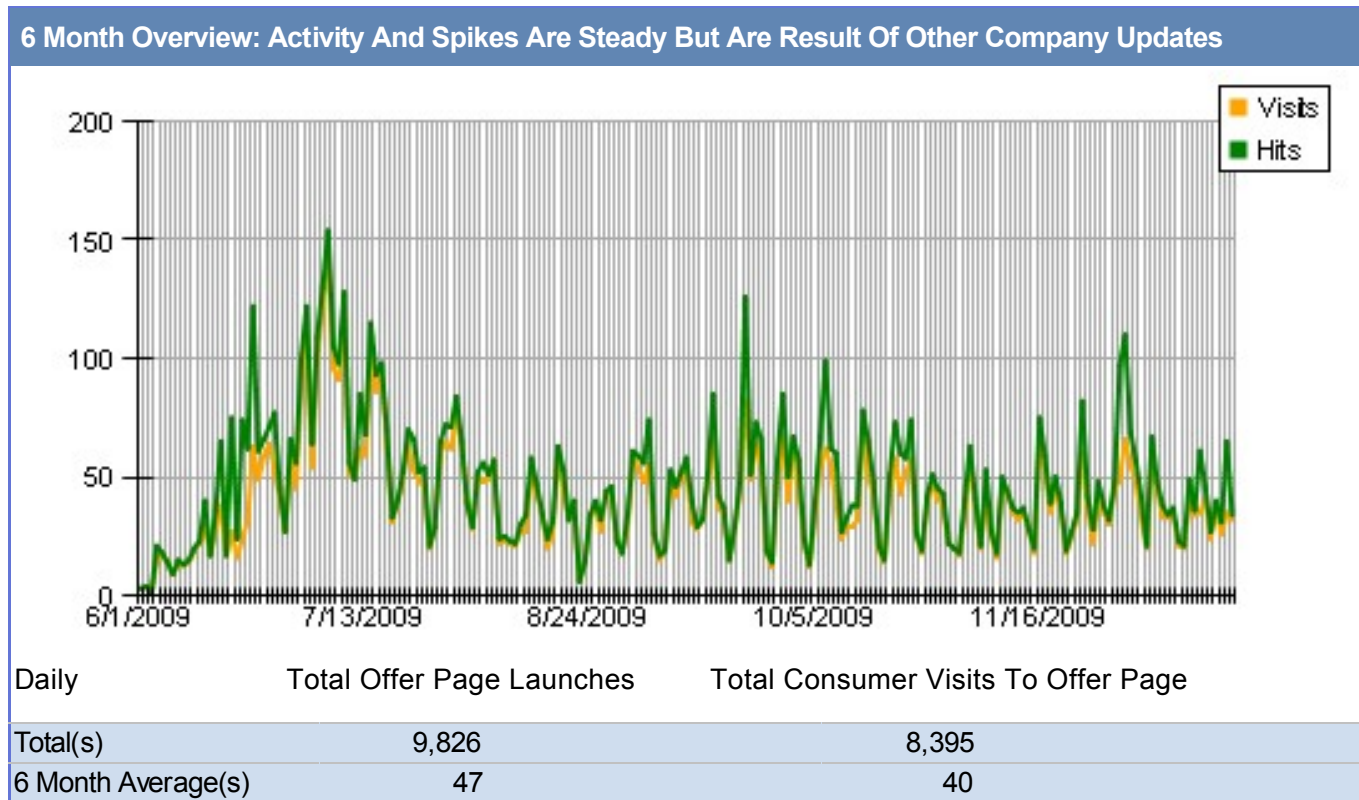

2009 Monthly Traffic Stats: parkcitylocalcard.com

Date Range: 1/1/2009 to 12/22/2009

2009 Weekly Traffic Stats: parkcitylocalcard.com

Date Range: 1/1/2009 to 12/22/2009

7/12/2009	13,347		5,646	
7/19/2009	8,768		2,916	
7/26/2009	10,905		4,217	
8/2/2009	8,381		2,959	
8/9/2009	6,486		3,061	
8/16/2009	6,334		2,822	
8/23/2009	5,613		2,608	
8/30/2009	7,063		4,288	
9/6/2009	6,355		2,890	
9/13/2009	6,514		2,905	
9/20/2009	7,317		6,105	
9/27/2009	7,137		4,792	
10/4/2009	7,873		4,501	
10/11/2009	7,850		3,199	
10/18/2009	6,424		4,493	
10/25/2009	4,757		3,533	
11/1/2009	5,623		3,842	
11/8/2009	4,936		3,294	
11/15/2009	6,621		4,384	
11/22/2009	6,338		3,899	
11/29/2009	9,147		2,802	
12/6/2009	5,912		4,312	
12/13/2009	5,358		2,976	
12/20/2009	2,802		1,057	
Actual Weekly Total(s)	514,999		222,581	
2009 Weekly Average(s)	9,903		4,280	

2009 Traffic Stats By DAY: parkcitylocalcard.com

Date Range: 1/1/2009 to 12/22/2009

Compare 2 Companies: Need We Say More?

Company #1: This Company Never Updates Offers And Never Uses Their e-Blasts!

Company #2: This Company Update Their Offers And Sends New e-Blasts Regularly!