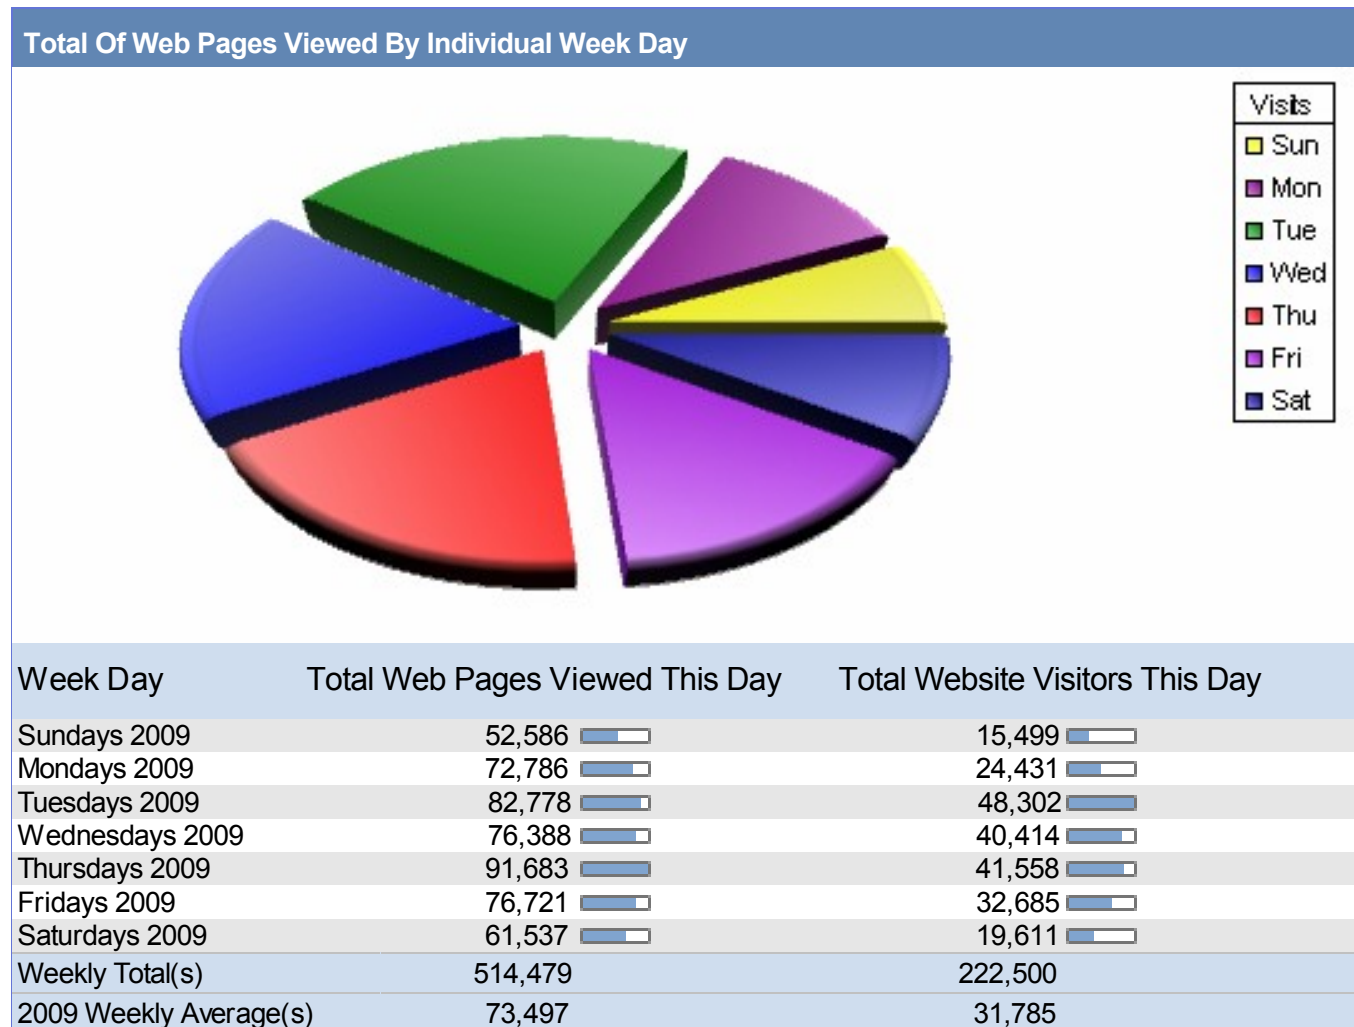

2009 Monthly Traffic Stats: parkcitylocalcard.com

Date Range: 1/1/2009 to 12/22/2009

2009 Weekly Traffic Stats: parkcitylocalcard.com

Date Range: 1/1/2009 to 12/22/2009

7/12/2009	13,347		5,646	
7/19/2009	8,768		2,916	
7/26/2009	10,905		4,217	
8/2/2009	8,381		2,959	
8/9/2009	6,486		3,061	
8/16/2009	6,334		2,822	
8/23/2009	5,613		2,608	
8/30/2009	7,063		4,288	
9/6/2009	6,355		2,890	
9/13/2009	6,514		2,905	
9/20/2009	7,317		6,105	
9/27/2009	7,137		4,792	
10/4/2009	7,873		4,501	
10/11/2009	7,850		3,199	
10/18/2009	6,424		4,493	
10/25/2009	4,757		3,533	
11/1/2009	5,623		3,842	
11/8/2009	4,936		3,294	
11/15/2009	6,621		4,384	
11/22/2009	6,338		3,899	
11/29/2009	9,147		2,802	
12/6/2009	5,912		4,312	
12/13/2009	5,358		2,976	
12/20/2009	2,802		1,057	
Actual Weekly Total(s)	514,999		222,581	
2009 Weekly Average(s)	9,903		4,280	

2009 Traffic Stats By DAY: parkcitylocalcard.com

Date Range: 1/1/2009 to 12/22/2009

Compare 2 Companies: Need We Say More?

Company #1: This Company Never Updates Offers And Never Uses Their e-Blasts!

Company #2: This Company Update Their Offers And Sends New e-Blasts Regularly!